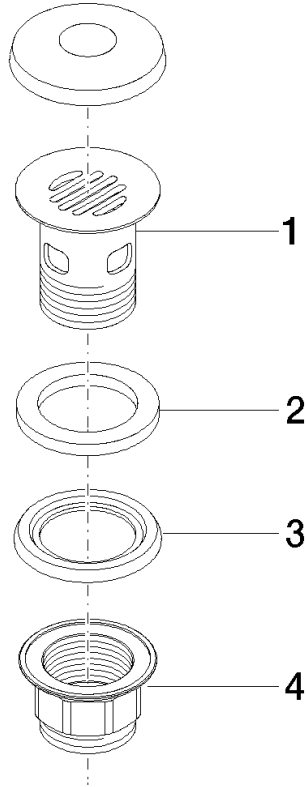

10 105 970

Fits: IMO, LULU, MADISON, MEM, TARA,
CL.1, LISSÉ, VAIA, META, CYO

	Durabronz (23kt Gold)	10 105 970-09
	Chrome	10 105 970-00
	Brushed Platinum	10 105 970-06
	Platinum	10 105 970-08
	Dark Chrome	10 105 970-19
	Light Gold	10 105 970-26
	Brushed Light Gold	10 105 970-27
	Brushed Durabronz (23kt Gold)	10 105 970-28
	Matte Black	10 105 970-33
	Brushed Bronze	10 105 970-42
	Brushed Champagne (22kt Gold)	10 105 970-46
	Champagne (22kt Gold)	10 105 970-47
	Brushed Chrome	10 105 970-93
	Brushed Dark Platinum	10 105 970-99

Grated waste 1 1/4" - Durabross (23kt Gold)

IMO

10 105 970

Only suitable for basins with an overflow.

10 105 970

10 105 970

Parts for other finishes can be found here: [Chrome](#)

Spare parts list

No.	Item Number	Name	Quantity used	Delivery time
1	09 11 01 027-09	cup	1	60
2	09 14 05 039 90	seal	1	2
3	09 14 03 025 90	seal	1	2
4	09 23 10 020-09	nut	1	60